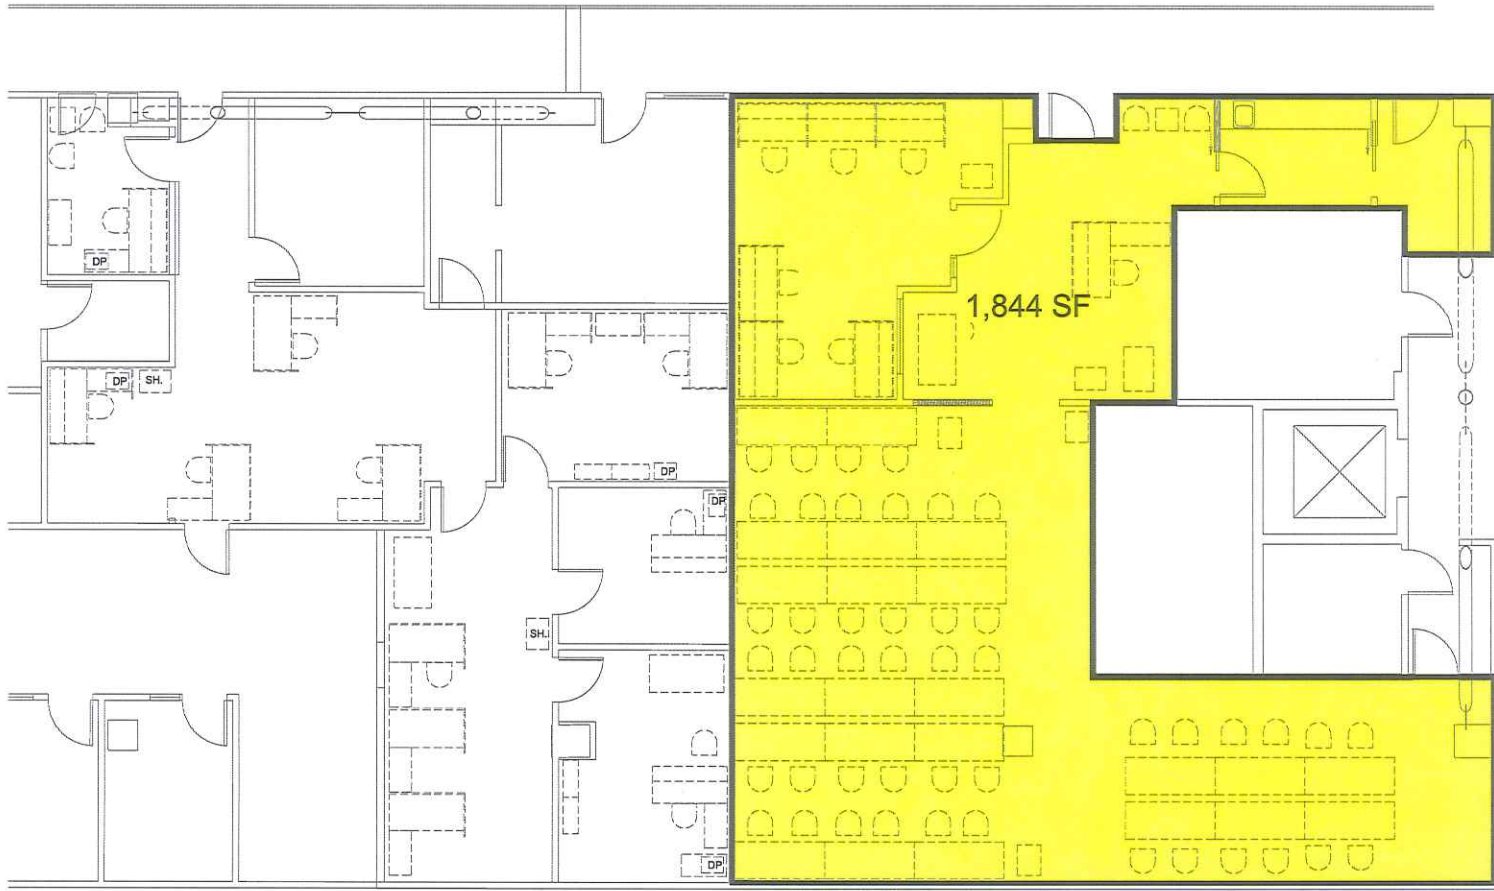

Item Number: 4c Attach A
Date of Meeting: August 11, 2015

Transportation Security Administration Main Terminal Mezzanine Level

Port of Seattle/Aviation Properties Seattle-Tacoma International Airport		DATE
BUILDING: MAIN TERMINAL	LEVEL: MEZZANINE	SCALE:
LOCATION: CENTRAL TERMINAL		DRAWN BY:
		CHECKED BY:
		EXHIBIT NO.:

\\AIRMS280\Aviation\AV--Properties\01_PROF\works\TSA\New Folder (2)\TSA Commission-01.dwg Sep 30, 2013 - 2:14pm